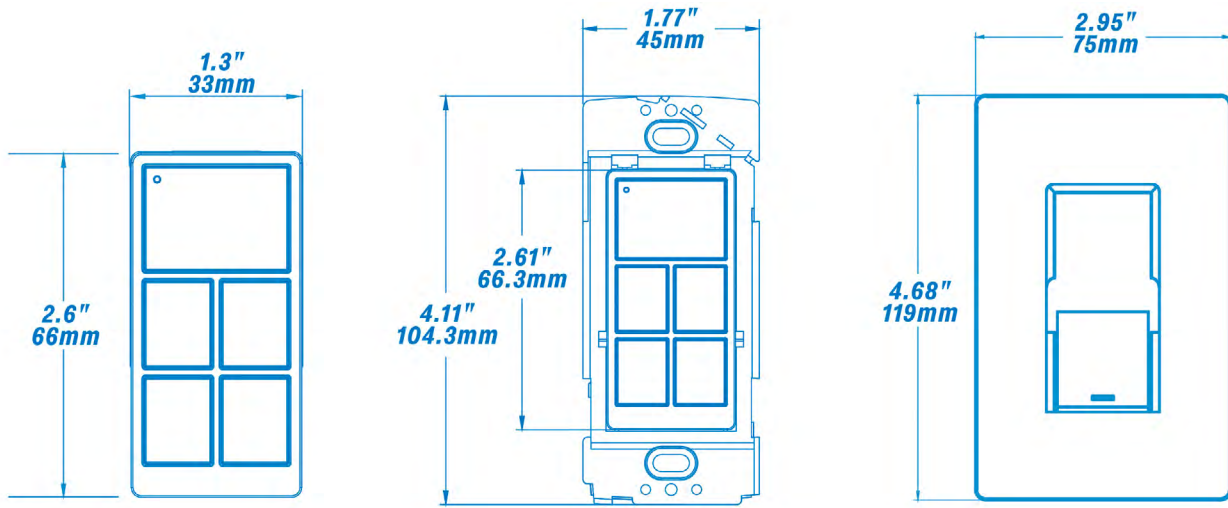

-18°C to 50°C (-0.4°F to 122°F)

Dimensions

WALL SWITCH

FACE PLATE

Due to continuous product improvements, specification and/or equipment updates may change without notice.