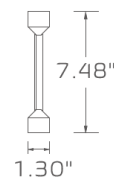

DIMENSIONS

Due to continuous product improvements, specification and/or equipment updates may change without notice.