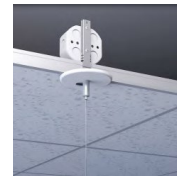

### CANOPY SIZE & SHAPE

1.6in Round

4.5in Round  
Designed for  
power cable

4.5in Round  
w/EM indicator

### MOUNTING STYLES

Drywall Ceiling  
w/ Internal Driver

Drywall Ceiling  
w/ External Driver &  
EM indicator