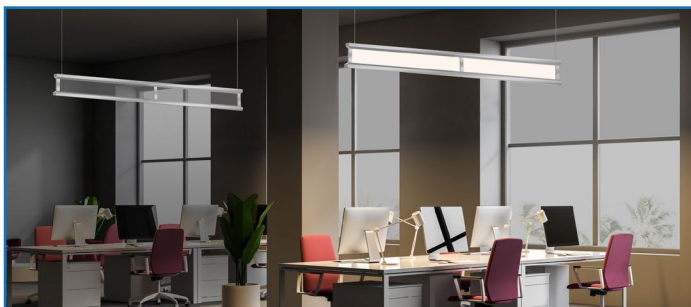

APPLICATIONS

Airport, Education, Healthcare, Hospitality, Retail, Executive Conference Rooms, Commercial Office Spaces, and any open spaces that require a unique and elegant architectural lighting design.