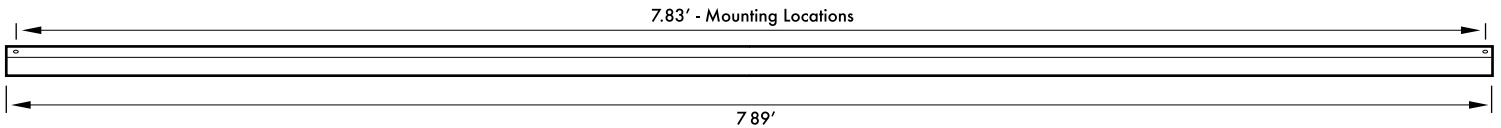

FIXTURE DIMENSIONS

MOUNTING - CANOPY DIMENSIONS

Various "Hard Ceilings"
(Mount to J-box)

DRY CEILING/OFF GRID

9/16" FLAT
15/16" FLAT

9/16" STEP
15/16" STEP

DROP CEILING/ON GRID

FIXTURE ROW ROLL OUT: SINGLE FIXTURE - 2' (SAL N1 2) - 4' (SAL N1 4) - 8' (SAL N1 8)

2 Foot - SAL N1 2

4 Foot - SAL N1 4

8 Foot - SAL N1 8

FIXTURE ROW ROLL OUT: DOUBLE FIXTURE - 12' (SAL N1 8 + SAL N1 4) - 16' (SAL N1 8 + SAL N1 8)

12 Foot - SAL N1 8 + SAL N1 4

16 Foot - SAL N1 8 + SAL N1 8

FIXTURE ROW ROLL OUT: TRIPLE FIXTURE - 20' (SAL N1 8 + SAL N1 8 + SAL N1 4) - 24' (SAL N1 8 + SAL N1 8 + SAL N1 8)

20 Foot - SAL N1 8 + SAL N1 8 + SAL N1 4

24 Foot - SAL N1 8 + SAL N1 8 + SAL N1 8

120V - ORDER LOAD OUT