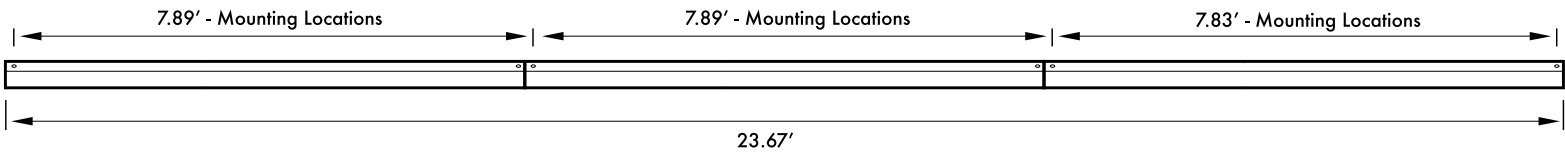

FIXTURE DIMENSIONS

MOUNTING - CANOPY DIMENSIONS

Various "Hard Ceilings"
(Mount to J-box)

DRY CEILING/OFF GRID

9/16" FLAT
15/16" FLAT

9/16" STEP
15/16" STEP

DROP CEILING/ON GRID

FIXTURE ROW ROLL OUT: SINGLE FIXTURE - 2' (SAL N1 2) - 4' (SAL N1 4) - 8' (SAL N1 8)

2 Foot - SAL N1 2

4 Foot - SAL N1 4

8 Foot - SAL N1 8

FIXTURE ROW ROLL OUT: DOUBLE FIXTURE - 12' (SAL N1 8 + SAL N1 4) - 16' (SAL N1 8 + SAL N1 8)

12 Foot - SAL N1 8 + SAL N1 4

16 Foot - SAL N1 8 + SAL N1 8

FIXTURE ROW ROLL OUT: TRIPLE FIXTURE - 20' (SAL N1 8 + SAL N1 8 + SAL N1 4) - 24' (SAL N1 8 + SAL N1 8 + SAL N1 8)

20 Foot - SAL N1 8 + SAL N1 8 + SAL N1 4

24 Foot - SAL N1 8 + SAL N1 8 + SAL N1 8

120V - ORDER LOAD OUT