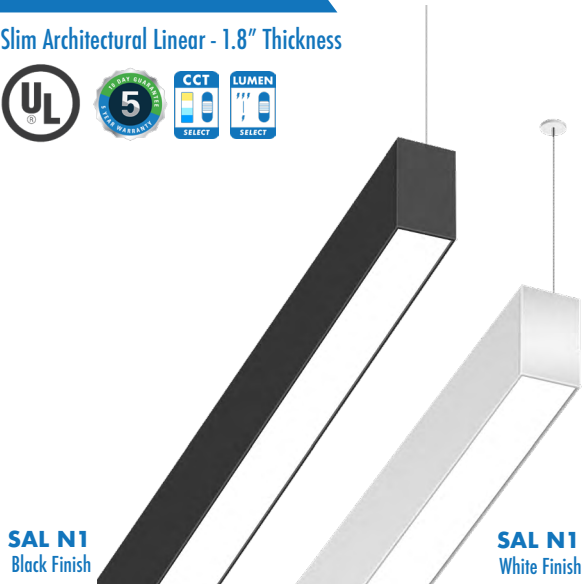

SAL N1

Slim Architectural Linear - 1.8" Thickness

OVERVIEW

The SAL N1 - Slim Architectural Linear delivers strong and sleek design/form with selectable power and CCT options making for a striking luminaire choice. Uniform brilliant light distribution matched with easy to connect/install options makes the SAL N1 a resounding top choice for design projects.