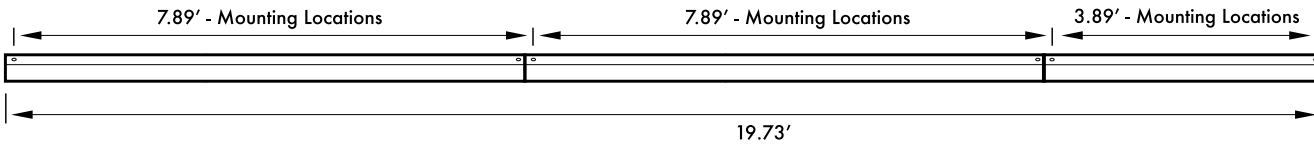

FIXTURE DIMENSIONS

MOUNTING - CANOPY DIMENSIONS

Various "Hard Ceilings"
(Mount to J-box)

DRY CEILING/OFF GRID

9/16" FLAT
15/16" FLAT

9/16" STEP
15/16" STEP

DROP CEILING/ON GRID

FIXTURE ROW ROLL OUT: SINGLE FIXTURE - 2' (SAL N1 2) - 4' (SAL N1 4) - 8' (SAL N1 8)

2 Foot - SAL N1 2

4 Foot - SAL N1 4

8 Foot - SAL N1 8

FIXTURE ROW ROLL OUT: DOUBLE FIXTURE - 12' (SAL N1 8 + SAL N1 4) - 16' (SAL N1 8 + SAL N1 8)

12 Foot - SAL N1 8 + SAL N1 4

16 Foot - SAL N1 8 + SAL N1 8

FIXTURE ROW ROLL OUT: TRIPLE FIXTURE - 20' (SAL N1 8 + SAL N1 8 + SAL N1 4) - 24' (SAL N1 8 + SAL N1 8 + SAL N1 8)

20 Foot - SAL N1 8 + SAL N1 8 + SAL N1 4

24 Foot - SAL N1 8 + SAL N1 8 + SAL N1 8

120V - ORDER LOAD OUT