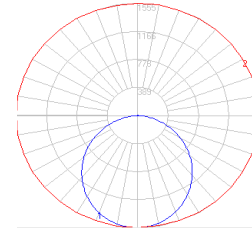

PHOTOMETRIC

Fixture: SAL N1 2 LS1 G1 FSK

Ratio: 100% Down
 Lumens: 2078 Lms
 Watts: 19.1 W
 Efficacy: 109
 Lumens/ft: 1039
 Watts/ft: 9.55
 CCT: 3500K

ZONAL LUMEN SUMMARY

ZONE	LUMENS	% Fixt.
0-30	579.97	27.9
0-40	943.03	45.4
0-60	1648.18	79.3
0-90	2071.69	99.7
90-180	6.22	0.3
0-180	2077.9	100

Fixture: SAL N1 4 LS1 G1 FSK

Ratio: 100% Down
 Lumens: 4263 Lms
 Watts: 38.6 W
 Efficacy: 110
 Lumens/ft: 1065.75
 Watts/ft: 9.65
 CCT: 3500K

ZONAL LUMEN SUMMARY

ZONE	LUMENS	% Fixt.
0-30	1191.44	27.9
0-40	1937.37	45.4
0-60	3385.75	79.4
0-90	4250.95	99.7
90-180	12.07	0.3
0-180	4263.02	100