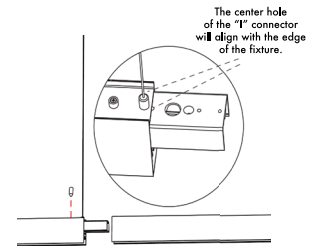

FIXTURE DIMENSIONS

MOUNTING - CANOPY DIMENSIONS

Various "Hard Ceilings"
(Mount to J-box)

DRY CEILING/OFF GRID

9/16" FLAT
15/16" FLAT

9/16" STEP
15/16" STEP

DROP CEILING/ON GRID

FIXTURE ROW ROLL OUT: SINGLE FIXTURE - 2' (SAL N1 2) - 4' (SAL N1 4) - 8' (SAL N1 8)

2 Foot - SAL N1 2

4 Foot - SAL N1 4

8 Foot - SAL N1 8

FIXTURE ROW ROLL OUT: DOUBLE FIXTURE - 12' (SAL N1 8 + SAL N1 4) - 16' (SAL N1 8 + SAL N1 8)

12 Foot - SAL N1 8 + SAL N1 4

16 Foot - SAL N1 8 + SAL N1 8

FIXTURE ROW ROLL OUT: TRIPLE FIXTURE - 20' (SAL N1 8 + SAL N1 8 + SAL N1 4) - 24' (SAL N1 8 + SAL N1 8 + SAL N1 8)

20 Foot - SAL N1 8 + SAL N1 8 + SAL N1 4

24 Foot - SAL N1 8 + SAL N1 8 + SAL N1 8

120V - ORDER LOAD OUT