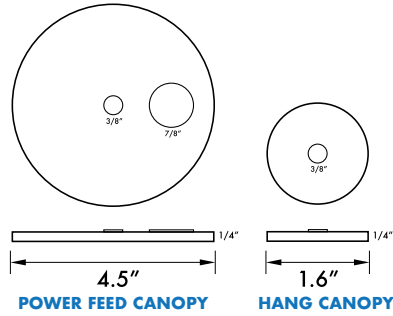

Fixture: SAL N1 4 LS1 G1 FSK

Ratio: 100% Down
 Lumens: 4263 Lms
 Watts: 38.6 W
 Efficacy: 110
 Lumens/ft: 1065.75
 Watts/ft: 9.65
 CCT: 3500K

ZONAL LUMEN SUMMARY

ZONE	LUMENS	% Fixt.
0-30	1191.44	27.9
0-40	1937.37	45.4
0-60	3385.75	79.4
0-90	4250.95	99.7
90-180	12.07	0.3
0-180	4263.02	100

FIXTURE DIMENSIONS

MOUNTING - CANOPY DIMENSIONS

Various "Hard Ceilings"
(Mount to J-box)

DRY CEILING/OFF GRID

9/16" FLAT
15/16" FLAT

9/16" STEP
15/16" STEP

DROP CEILING/ON GRID

FIXTURE ROW ROLL OUT: SINGLE FIXTURE - 2' (SAL N1 2) - 4' (SAL N1 4) - 8' (SAL N1 8)

2 Foot - SAL N1 2

4 Foot - SAL N1 4

8 Foot - SAL N1 8

FIXTURE ROW ROLL OUT: DOUBLE FIXTURE - 12' (SAL N1 8 + SAL N1 4) - 16' (SAL N1 8 + SAL N1 8)

12 Foot - SAL N1 8 + SAL N1 4

16 Foot - SAL N1 8 + SAL N1 8