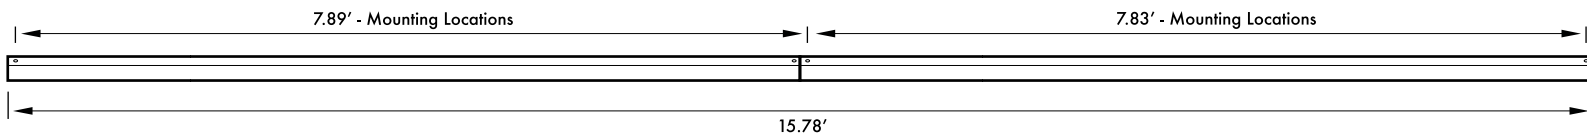

FIXTURE DIMENSIONS

MOUNTING - CANOPY DIMENSIONS

Various "Hard Ceilings"
(Mount to J-box)

DRY CEILING/OFF GRID

9/16" FLAT
15/16" FLAT

9/16" STEP
15/16" STEP

DROP CEILING/ON GRID

FIXTURE ROW ROLL OUT: SINGLE FIXTURE - 2' (SAL N1 2) - 4' (SAL N1 4) - 8' (SAL N1 8)

2 Foot - SAL N1 2

4 Foot - SAL N1 4

8 Foot - SAL N1 8

FIXTURE ROW ROLL OUT: DOUBLE FIXTURE - 12' (SAL N1 8 + SAL N1 4) - 16' (SAL N1 8 + SAL N1 8)

12 Foot - SAL N1 8 + SAL N1 4

16 Foot - SAL N1 8 + SAL N1 8

FIXTURE ROW ROLL OUT: TRIPLE FIXTURE - 20' (SAL N1 8 + SAL N1 8 + SAL N1 4) - 24' (SAL N1 8 + SAL N1 8 + SAL N1 8)

20 Foot - SAL N1 8 + SAL N1 8 + SAL N1 4

24 Foot - SAL N1 8 + SAL N1 8 + SAL N1 8

120V - ORDER LOAD OUT