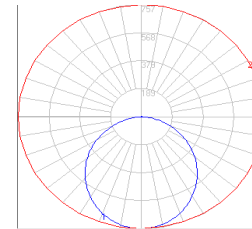

PHOTOMETRIC

Fixture: SAL N1 2 LS1 G1 FSK

Ratio: 100% Down
 Lumens: 2078 Lms
 Watts: 19.1 W
 Efficacy: 109
 Lumens/ft: 1039
 Watts/ft: 9.55
 CCT: 3500K

ZONAL LUMEN SUMMARY

ZONE	LUMENS	% Fixt.
0-30	579.97	27.9
0-40	943.03	45.4
0-60	1648.18	79.3
0-90	2071.69	99.7
90-180	6.22	0.3
0-180	2077.9	100