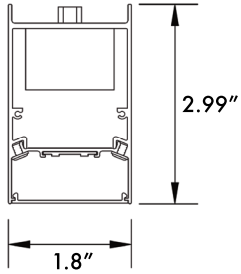

Fixture: SAL N1 4 LS1 G1 FSK

Ratio: 100% Down
 Lumens: 4263 Lms
 Watts: 38.6 W
 Efficacy: 110
 Lumens/ft: 1065.75
 Watts/ft: 9.65
 CCT: 3500K

ZONAL LUMEN SUMMARY

ZONE	LUMENS	% Fixt.
0-30	1191.44	27.9
0-40	1937.37	45.4
0-60	3385.75	79.4
0-90	4250.95	99.7
90-180	12.07	0.3
0-180	4263.02	100

FIXTURE DIMENSIONS

MOUNTING - CANOPY DIMENSIONS

Various "Hard Ceilings"
(Mount to J-box)

DRY CEILING/OFF GRID

9/16" FLAT
15/16" FLAT

9/16" STEP
15/16" STEP

DROP CEILING/ON GRID

FIXTURE ROW ROLL OUT: SINGLE FIXTURE - 2' (SAL N1 2) - 4' (SAL N1 4) - 8' (SAL N1 8)

2 Foot - SAL N1 2

4 Foot - SAL N1 4

8 Foot - SAL N1 8

FIXTURE ROW ROLL OUT: DOUBLE FIXTURE - 12' (SAL N1 8 + SAL N1 4) - 16' (SAL N1 8 + SAL N1 8)

12 Foot - SAL N1 8 + SAL N1 4

16 Foot - SAL N1 8 + SAL N1 8