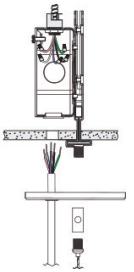

FIXTURE DIMENSIONS

MOUNTING - CANOPY DIMENSIONS

Various "Hard Ceilings"
(Mount to J-box)

DRY CEILING/OFF GRID

9/16" FLAT
15/16" FLAT

9/16" STEP
15/16" STEP

DROP CEILING/ON GRID

FIXTURE ROW ROLL OUT: SINGLE FIXTURE - 2' (SAL N1 2) - 4' (SAL N1 4) - 8' (SAL N1 8)

2 Foot - SAL N1 2

4 Foot - SAL N1 4

8 Foot - SAL N1 8

FIXTURE ROW ROLL OUT: DOUBLE FIXTURE - 12' (SAL N1 8 + SAL N1 4) - 16' (SAL N1 8 + SAL N1 8)

12 Foot - SAL N1 8 + SAL N1 4

16 Foot - SAL N1 8 + SAL N1 8

FIXTURE ROW ROLL OUT: TRIPLE FIXTURE - 20' (SAL N1 8 + SAL N1 8 + SAL N1 4) - 24' (SAL N1 8 + SAL N1 8 + SAL N1 8)

20 Foot - SAL N1 8 + SAL N1 8 + SAL N1 4

24 Foot - SAL N1 8 + SAL N1 8 + SAL N1 8

120V - ORDER LOAD OUT