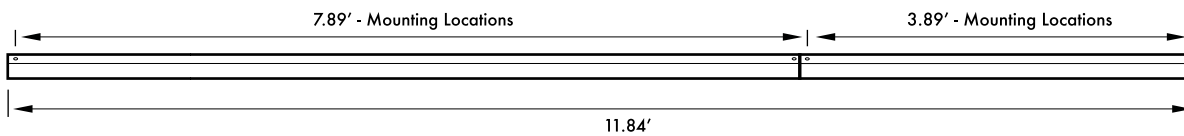

FIXTURE DIMENSIONS

MOUNTING - CANOPY DIMENSIONS

Various "Hard Ceilings"
(Mount to J-box)

DRY CEILING/OFF GRID

9/16" FLAT
15/16" FLAT

9/16" STEP
15/16" STEP

DROP CEILING/ON GRID

FIXTURE ROW ROLL OUT: SINGLE FIXTURE - 2' (SAL N1 2) - 4' (SAL N1 4) - 8' (SAL N1 8)

2 Foot - SAL N1 2

4 Foot - SAL N1 4

8 Foot - SAL N1 8

FIXTURE ROW ROLL OUT: DOUBLE FIXTURE - 12' (SAL N1 8 + SAL N1 4) - 16' (SAL N1 8 + SAL N1 8)

12 Foot - SAL N1 8 + SAL N1 4

16 Foot - SAL N1 8 + SAL N1 8

FIXTURE ROW ROLL OUT: TRIPLE FIXTURE - 20' (SAL N1 8 + SAL N1 8 + SAL N1 4) - 24' (SAL N1 8 + SAL N1 8 + SAL N1 8)

20 Foot - SAL N1 8 + SAL N1 8 + SAL N1 4

24 Foot - SAL N1 8 + SAL N1 8 + SAL N1 8

120V - ORDER LOAD OUT