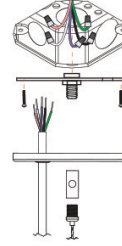

Fixture: SAL N1 4 LS1 G1 FSK

Ratio: 100% Down
 Lumens: 4263 Lms
 Watts: 38.6 W
 Efficacy: 110
 Lumens/ft: 1065.75
 Watts/ft: 9.65
 CCT: 3500K

ZONAL LUMEN SUMMARY

ZONE	LUMENS	% Fixt.
0-30	1191.44	27.9
0-40	1937.37	45.4
0-60	3385.75	79.4
0-90	4250.95	99.7
90-180	12.07	0.3
0-180	4263.02	100

FIXTURE DIMENSIONS

MOUNTING - CANOPY DIMENSIONS

Various "Hard Ceilings"
(Mount to J-box)

DRY CEILING/OFF GRID

9/16" FLAT
15/16" FLAT

9/16" STEP
15/16" STEP

DROP CEILING/ON GRID

FIXTURE ROW ROLL OUT: SINGLE FIXTURE - 2' (SAL N1 2) - 4' (SAL N1 4) - 8' (SAL N1 8)

2 Foot - SAL N1 2

4 Foot - SAL N1 4

8 Foot - SAL N1 8

FIXTURE ROW ROLL OUT: DOUBLE FIXTURE - 12' (SAL N1 8 + SAL N1 4) - 16' (SAL N1 8 + SAL N1 8)

12 Foot - SAL N1 8 + SAL N1 4

16 Foot - SAL N1 8 + SAL N1 8