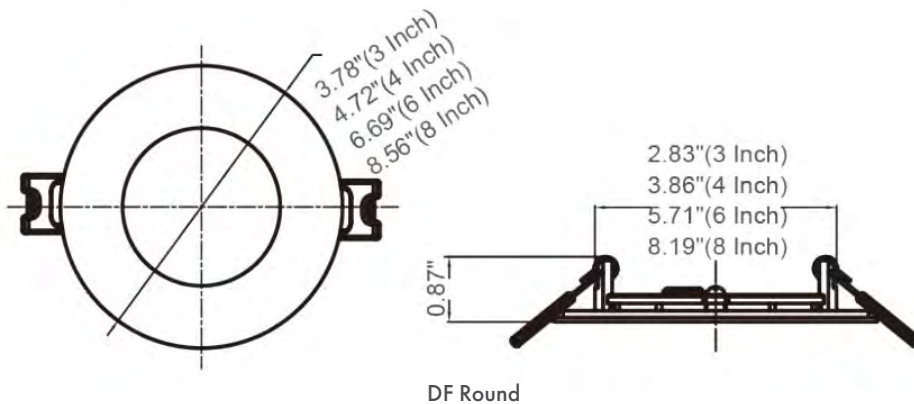

| SERIES NUMBER | WEIGHT |
|-----------------|----------|
| DF 3R 5 G1 9FS | 0.93 lbs |
| DF 4R 7 G1 9FS | 1.03 lbs |
| DF 6R 9 G1 9FS | 1.64 lbs |
| DF 8R 15 G1 9FS | 2.1 lbs |

Due to continuous product improvements, specification and/or equipment updates may change without notice.