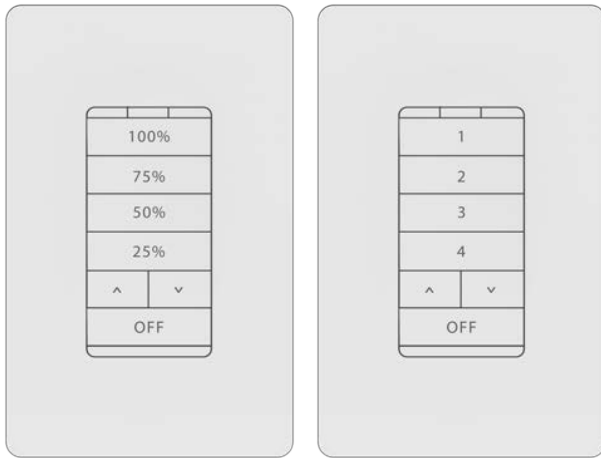

PROJECT:	_____
CATALOG #:	_____
FIXTURE TYPE:	_____
NOTES:	_____

Wall Stations

Options

- Battery powered with 10+ year battery life
- AC 100-277V version
- 4 buttons plus trim up/down and OFF
- Software configurable 4 Button Scene control and Dimming wall station configurations
- Replaceable button faces
- Fits standard Decora wall box and multi gang trim plates
- Screwless cover plate also provided

DIMENSIONS